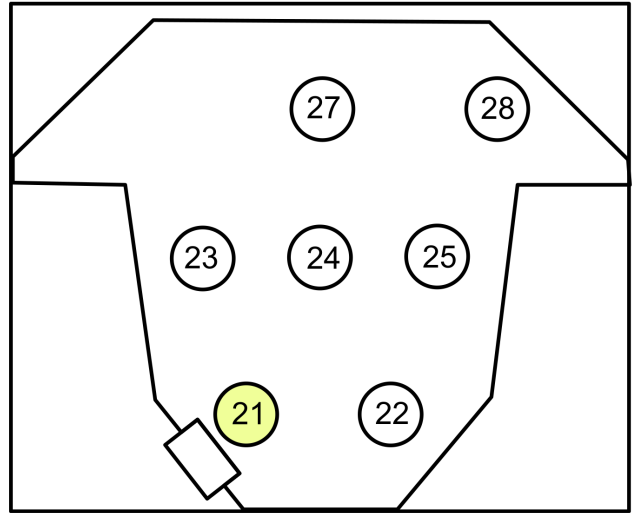

The 25th Annual Putnam County  
**SPELLING BEE Magic Sheet**

CSU University Theater  
Directed By: Noah Racey  
Lighting Design By: Jake Mosier  
Magic Sheet By: Henry Ledbetter

**1** of 3

Front Lustrs

SR Side Lustrs