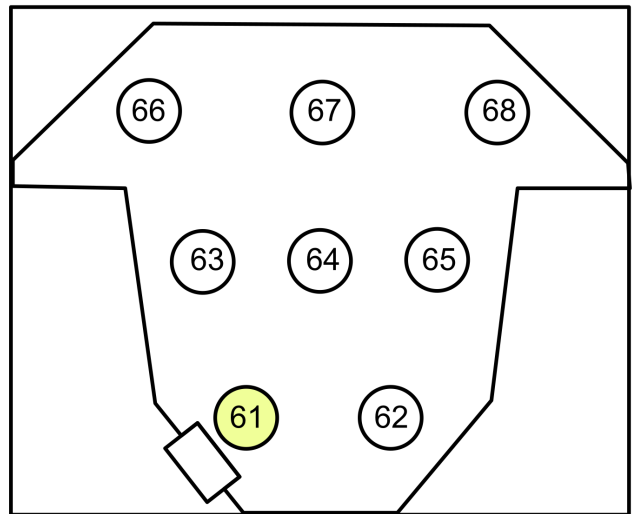

SL Side Lustrs

Warms

Cools

Backs

The 25th Annual Putnam County  
**SPELLING BEE Magic Sheet**

|                                 |               |
|---------------------------------|---------------|
| CSU University Theater          | <b>2</b> of 3 |
| Directed By: Noah Racey         |               |
| Lighting Design By: Jake Mosier |               |
| Magic Sheet By: Henry Ledbetter |               |