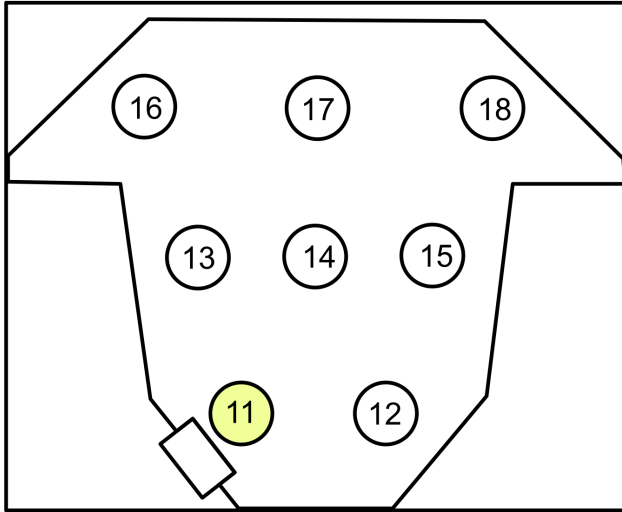

The 25th Annual Putnam County  
**SPELLING BEE Magic Sheet**

CSU University Theater  
Directed By: Noah Racey  
Lighting Design By: Jake Mosier  
Magic Sheet By: Henry Ledbetter

**1** of 3

Front Lustrs

SR Side Lustrs