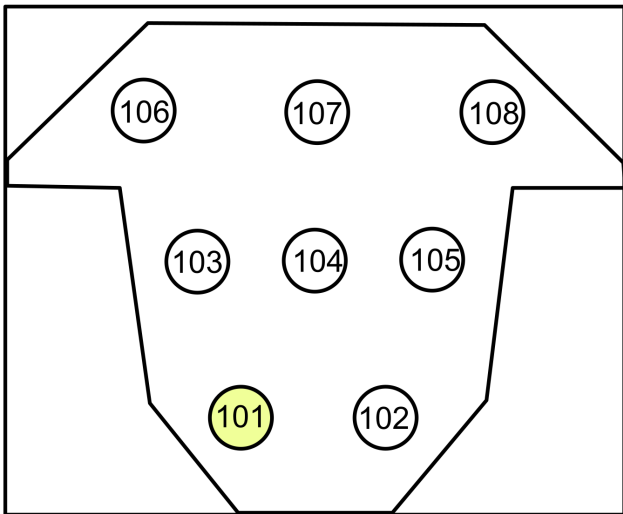

Front Texture