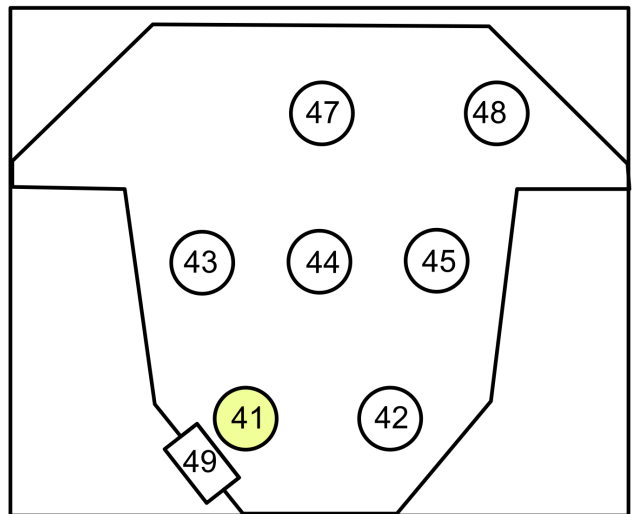

The 25th Annual Putnam County
SPELLING BEE Magic Sheet

CSU University Theater
Directed By: Noah Racey
Lighting Design By: Jake Mosier
Magic Sheet By: Henry Ledbetter

1 of 3

Warms