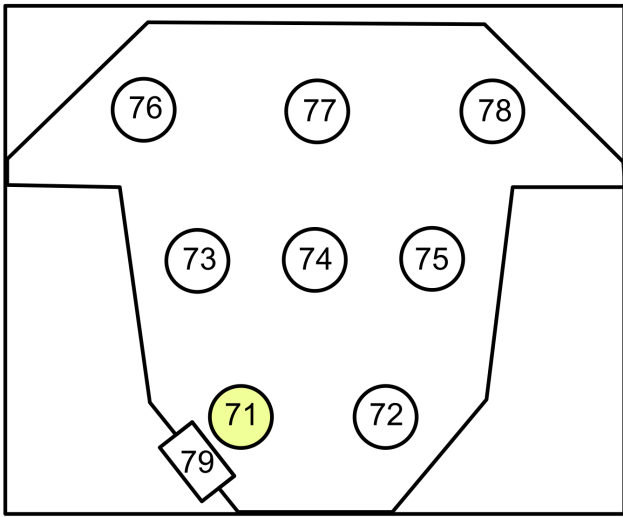

The 25th Annual Putnam County
SPELLING BEE Magic Sheet

CSU University Theater	2 of 3
Directed By: Noah Racey	
Lighting Design By: Jake Mosier	
Magic Sheet By: Henry Ledbetter	

Warm Tops