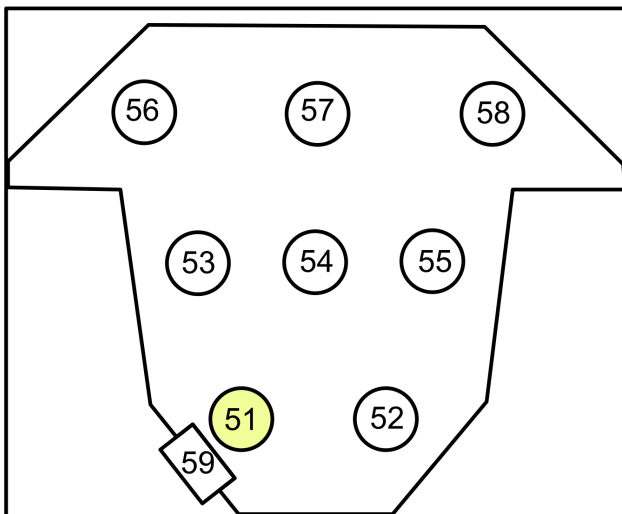

The 25th Annual Putnam County
SPELLING BEE Magic Sheet

CSU University Theater
Directed By: Noah Racey
Lighting Design By: Jake Mosier
Magic Sheet By: Henry Ledbetter

1 of 3

Cools