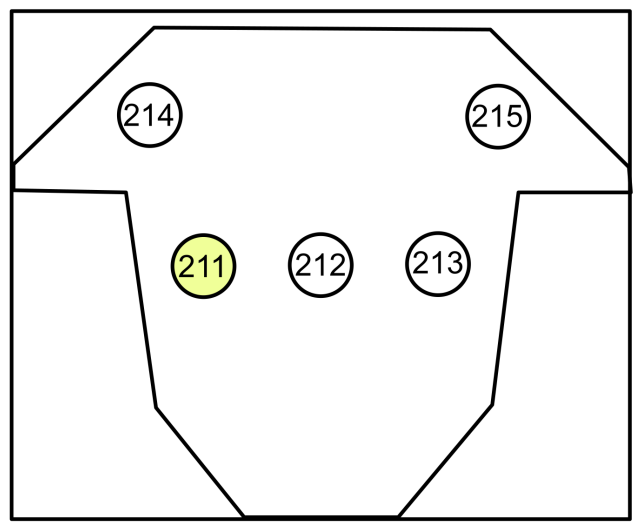

The 25th Annual Putnam County
SPELLING BEE Magic Sheet

CSU University Theater	3 of 3
Directed By: Noah Racey	
Lighting Design By: Jake Mosier	
Magic Sheet By: Henry Ledbetter	

Alphas