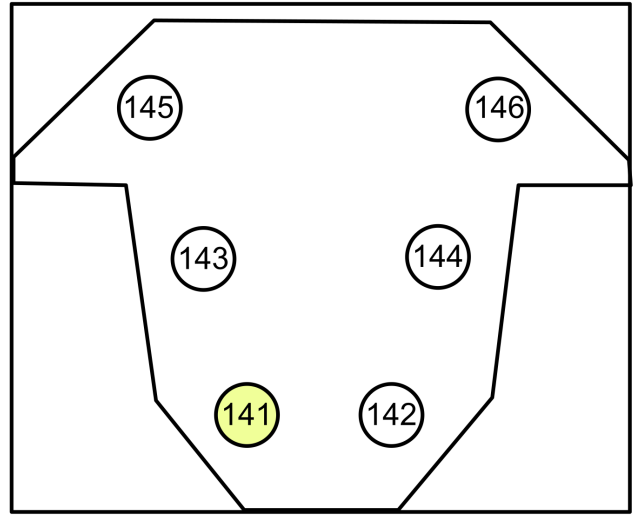

The 25th Annual Putnam County
SPELLING BEE Magic Sheet

CSU University Theater	3 of 3
Directed By: Noah Racey	
Lighting Design By: Jake Mosier	
Magic Sheet By: Henry Ledbetter	

Angry Shapes