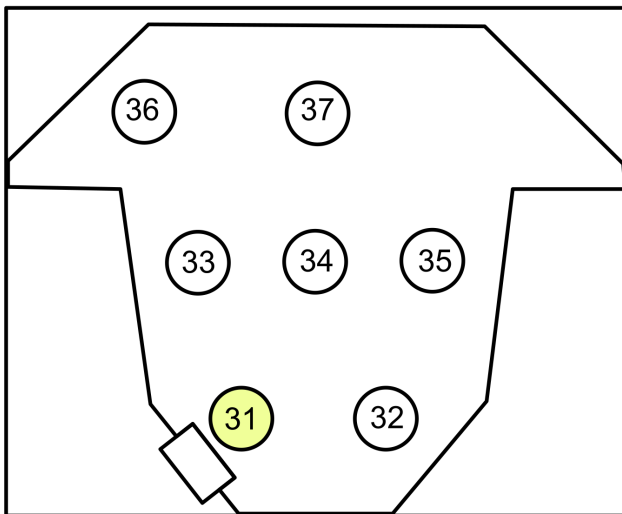

SL Side Lustrs