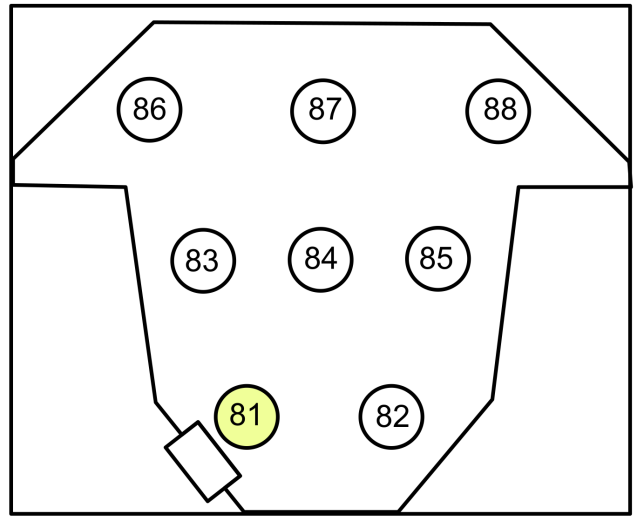

The 25th Annual Putnam County
SPELLING BEE Magic Sheet

CSU University Theater	2 of 3
Directed By: Noah Racey	
Lighting Design By: Jake Mosier	
Magic Sheet By: Henry Ledbetter	

Cool Tops