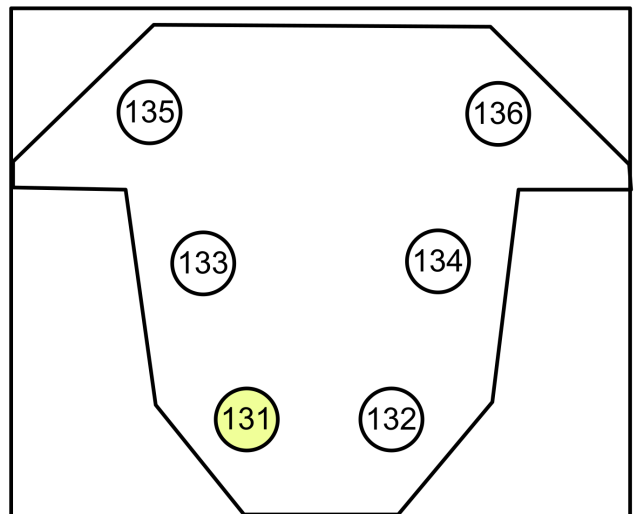

Warm Tops

Cool Tops

Front Texture

Side Texture

Feet!

Shapes!

The 25th Annual Putnam County  
**SPELLING BEE Magic Sheet**

|                                 |               |
|---------------------------------|---------------|
| CSU University Theater          | <b>3</b> of 3 |
| Directed By: Noah Racey         |               |
| Lighting Design By: Jake Mosier |               |
| Magic Sheet By: Henry Ledbetter |               |